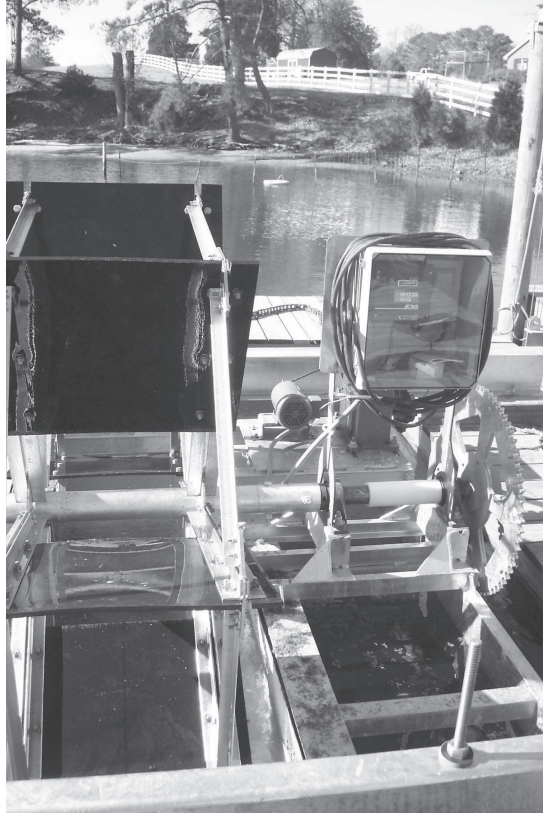

LARGE SCALE UPWELLER

Holds five million
plus oysters

1.5 hp motor

3000 gallons a
minute flow

distributed by:

www.bayoyster.com

804-338-6530